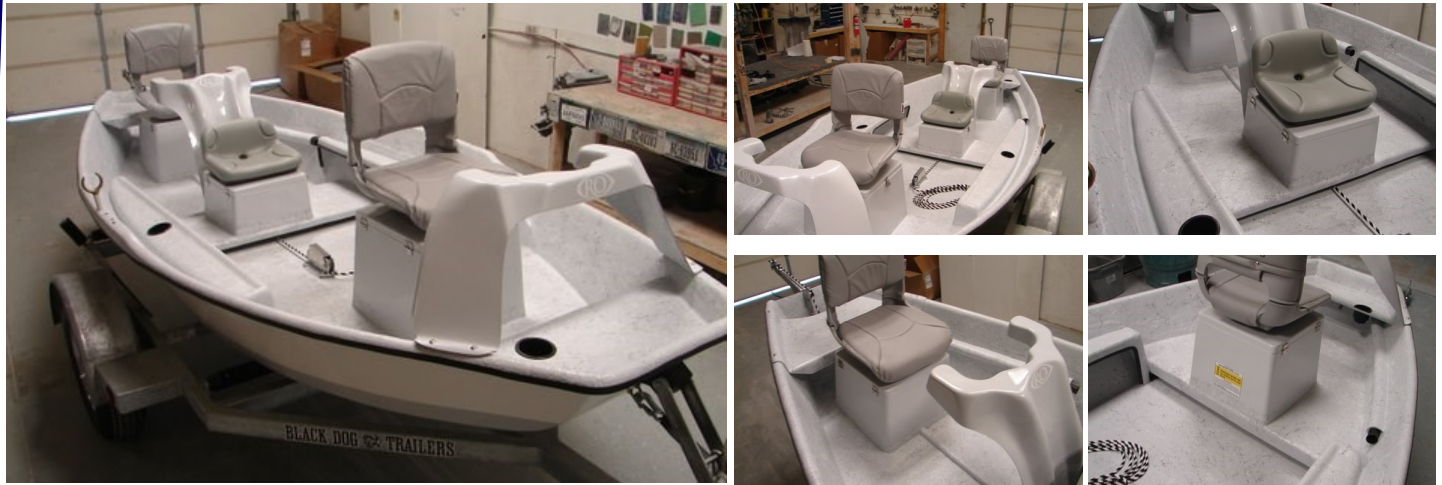

# 2016 RO 15' Skiff Package - **\$9445**

**"NOT ALL THOSE WHO DRIFT ARE LOST."**

## Standard Features

- ⇒ Deluxe All-Weather Padded Swivel Seats (Front & Rear)
- ⇒ 4" Padded Rowers Seat
- ⇒ Front and Rear Leg Locks finished smooth to match Hull Color
- ⇒ Bow Shelf
- ⇒ Front and Rear Dry Storage Compartments
- ⇒ Walk Around Rowers Box on Raised Floor
- ⇒ Foot or Side Release Anchor System with Rope & 30lb. Anchor
- ⇒ Cup Holders
- ⇒ Non Skid Floors
- ⇒ Raised Front Floor
- ⇒ Easy Side Storage
- ⇒ 8.5' or 9' Sawyer Polecat Oars
- ⇒ Deluxe Double-Roller Galvanized Trailer with Galvanized Rims
- ⇒ 2 Color Paint Scheme
- ⇒ 2 Recessed and Staggered Rod Holders

## Optional Features

Second Front Anglers Seat	\$180
Custom Paint (anything)	\$Call
Premium Oar Upgrade	\$Call
Spare Breakdown Oar	\$190
Aqualon Waterproof Cover	\$625
Spare Tire and Mount	\$225
Spare Drain Plug	\$6
Extra Oar Lock	\$56